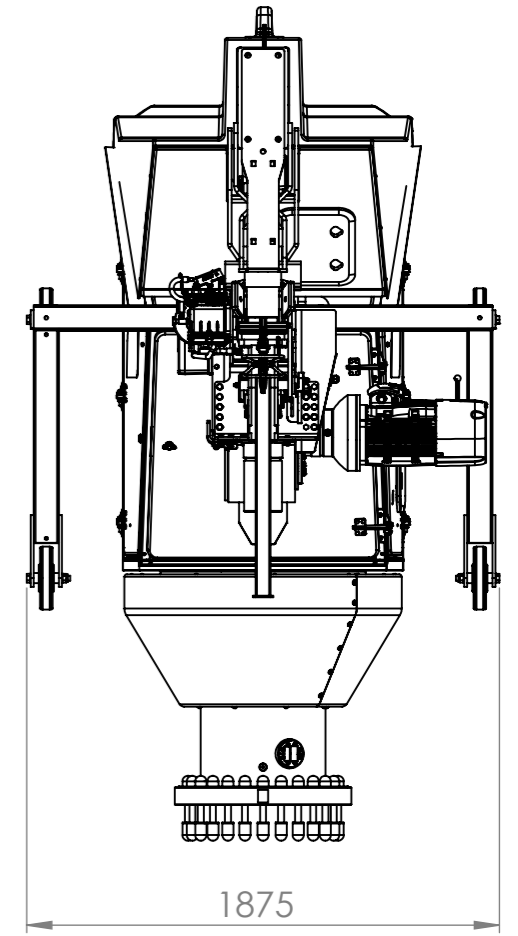

GA. Drawing
Working position

Weight 5500 kg

THE INFORMATION CONTAINED IN THIS DRAWING IS THE SOLE PROPERTY OF SEASIGHT-Davits. ANY REPRODUCTION IN PART OR AS A WHOLE WITHOUT THE WRITTEN PERMISSION OF SEASIGHT-Davits IS PROHIBITED.

Designer: CAPE
Date: 2021-11-03
Ver.no: 02

Beddingsvej 2
DK - 6960 Hvide Sande
www.seasight-davits.com

Scale: 1:30

Description: Hercules and Scorpion

Part no: Hercules 8,0-10

Page: 4

Weight 5500 kg

THE INFORMATION CONTAINED IN THIS DRAWING IS THE SOLE PROPERTY OF SEASIGHT-Davits. ANY REPRODUCTION IN PART OR AS A WHOLE WITHOUT THE WRITTEN PERMISSION OF SEASIGHT-Davits IS PROHIBITED.

Designer: CAPE
Date: 2021-11-03
Ver.no: 02

Beddingsvej 2
DK - 6960 Hvide Sande
www.seasight-davits.com

Scale: 1:30

Description: Hercules and Scopion

Part no: Hercules 8,0-10

Page: 5