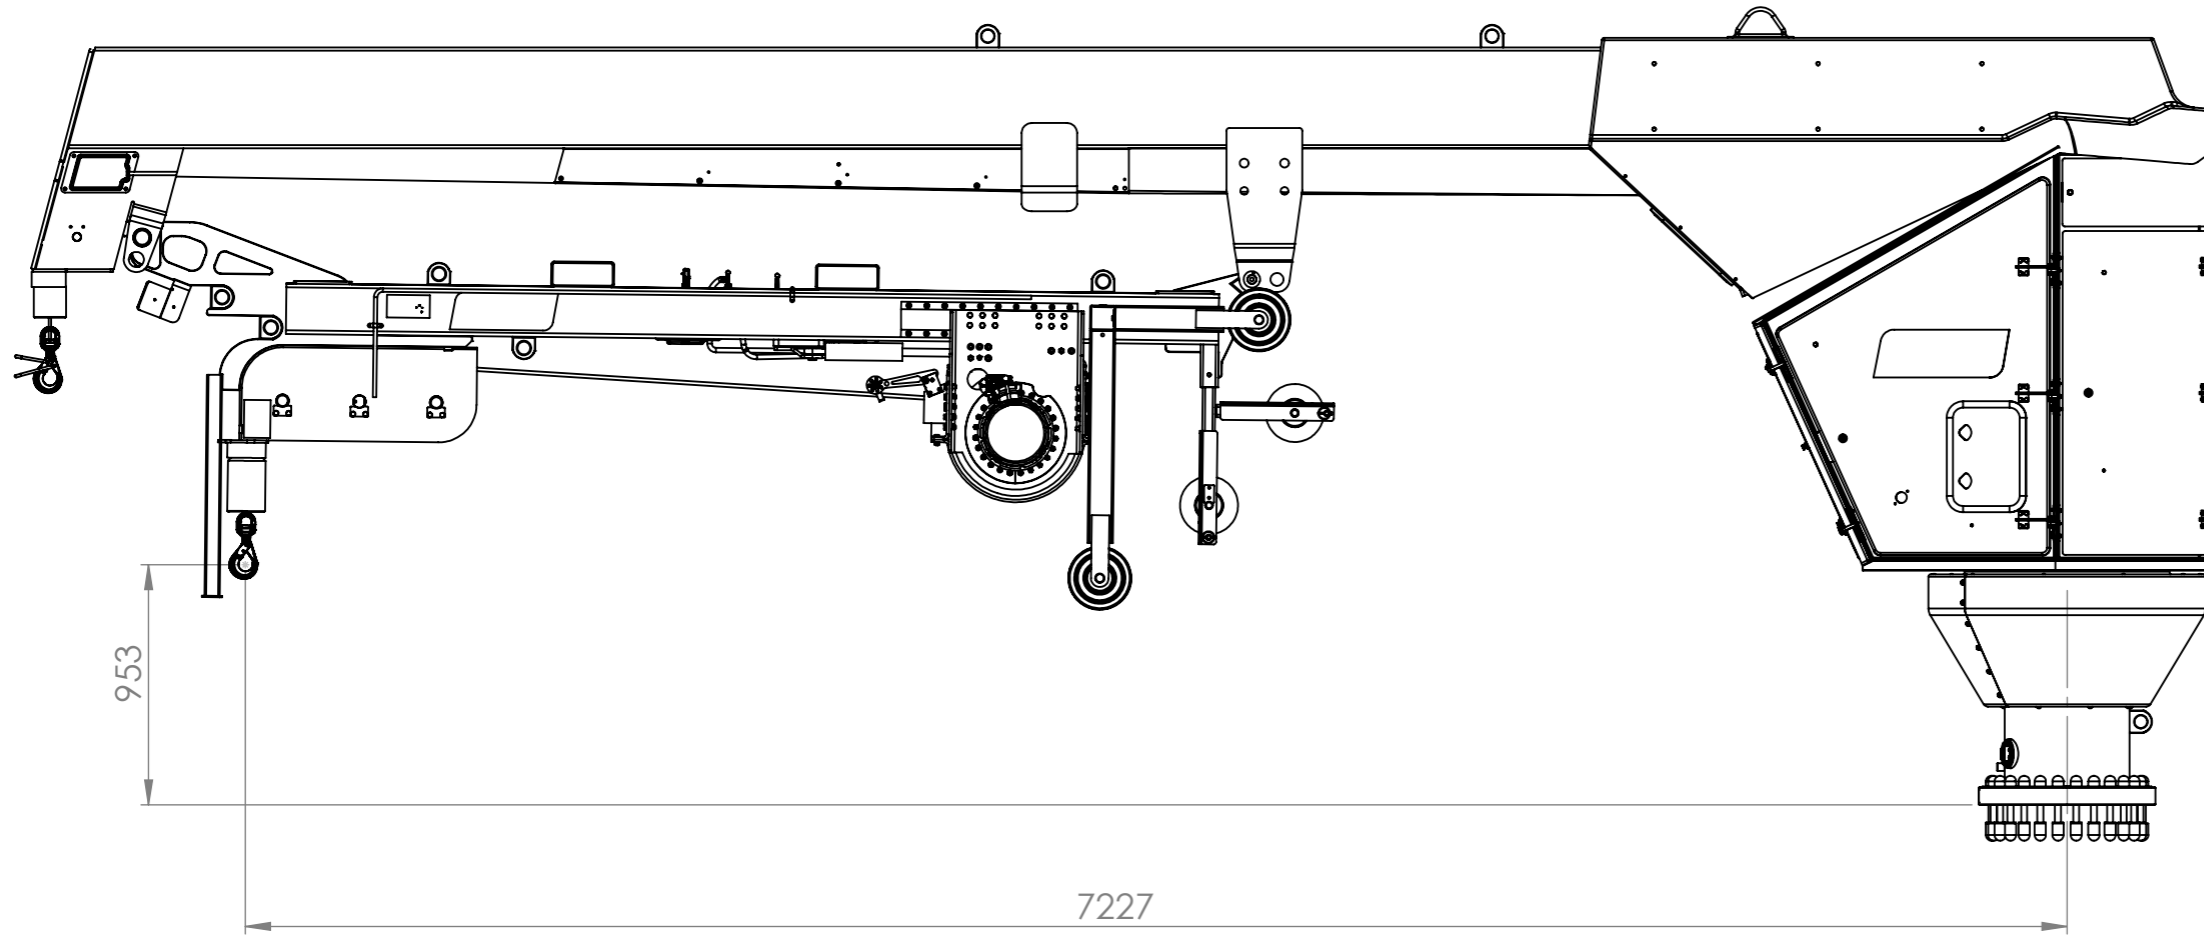

GA. Drawing
Working position

Weight 5500 kg

THE INFORMATION CONTAINED IN THIS DRAWING IS THE SOLE PROPERTY OF SEASIGHT-Davits. ANY REPRODUCTION IN PART OR AS A WHOLE WITHOUT THE WRITTEN PERMISSION OF SEASIGHT-Davits IS PROHIBITED.

Designer: CAPE
Date: 2021-11-03
Ver.no: 02

Beddingsvej 2
DK - 6960 Hvide Sande
www.seasight-davits.com

Scale: 1:30

Description: Hercules and Scorpion

Part no: Hercules 8,0-10

Page: 4

Weight 5500 kg

THE INFORMATION CONTAINED IN THIS DRAWING IS THE SOLE PROPERTY OF SEASIGHT-Davits. ANY REPRODUCTION IN PART OR AS A WHOLE WITHOUT THE WRITTEN PERMISSION OF SEASIGHT-Davits IS PROHIBITED.

Designer: CAPE
Date: 2021-11-03
Ver.no: 02

Beddingsvej 2
DK - 6960 Hvide Sande
www.seasight-davits.com

Scale: 1:30

Description: Hercules and Scopion

Part no: Hercules 8,0-10

Page: 5