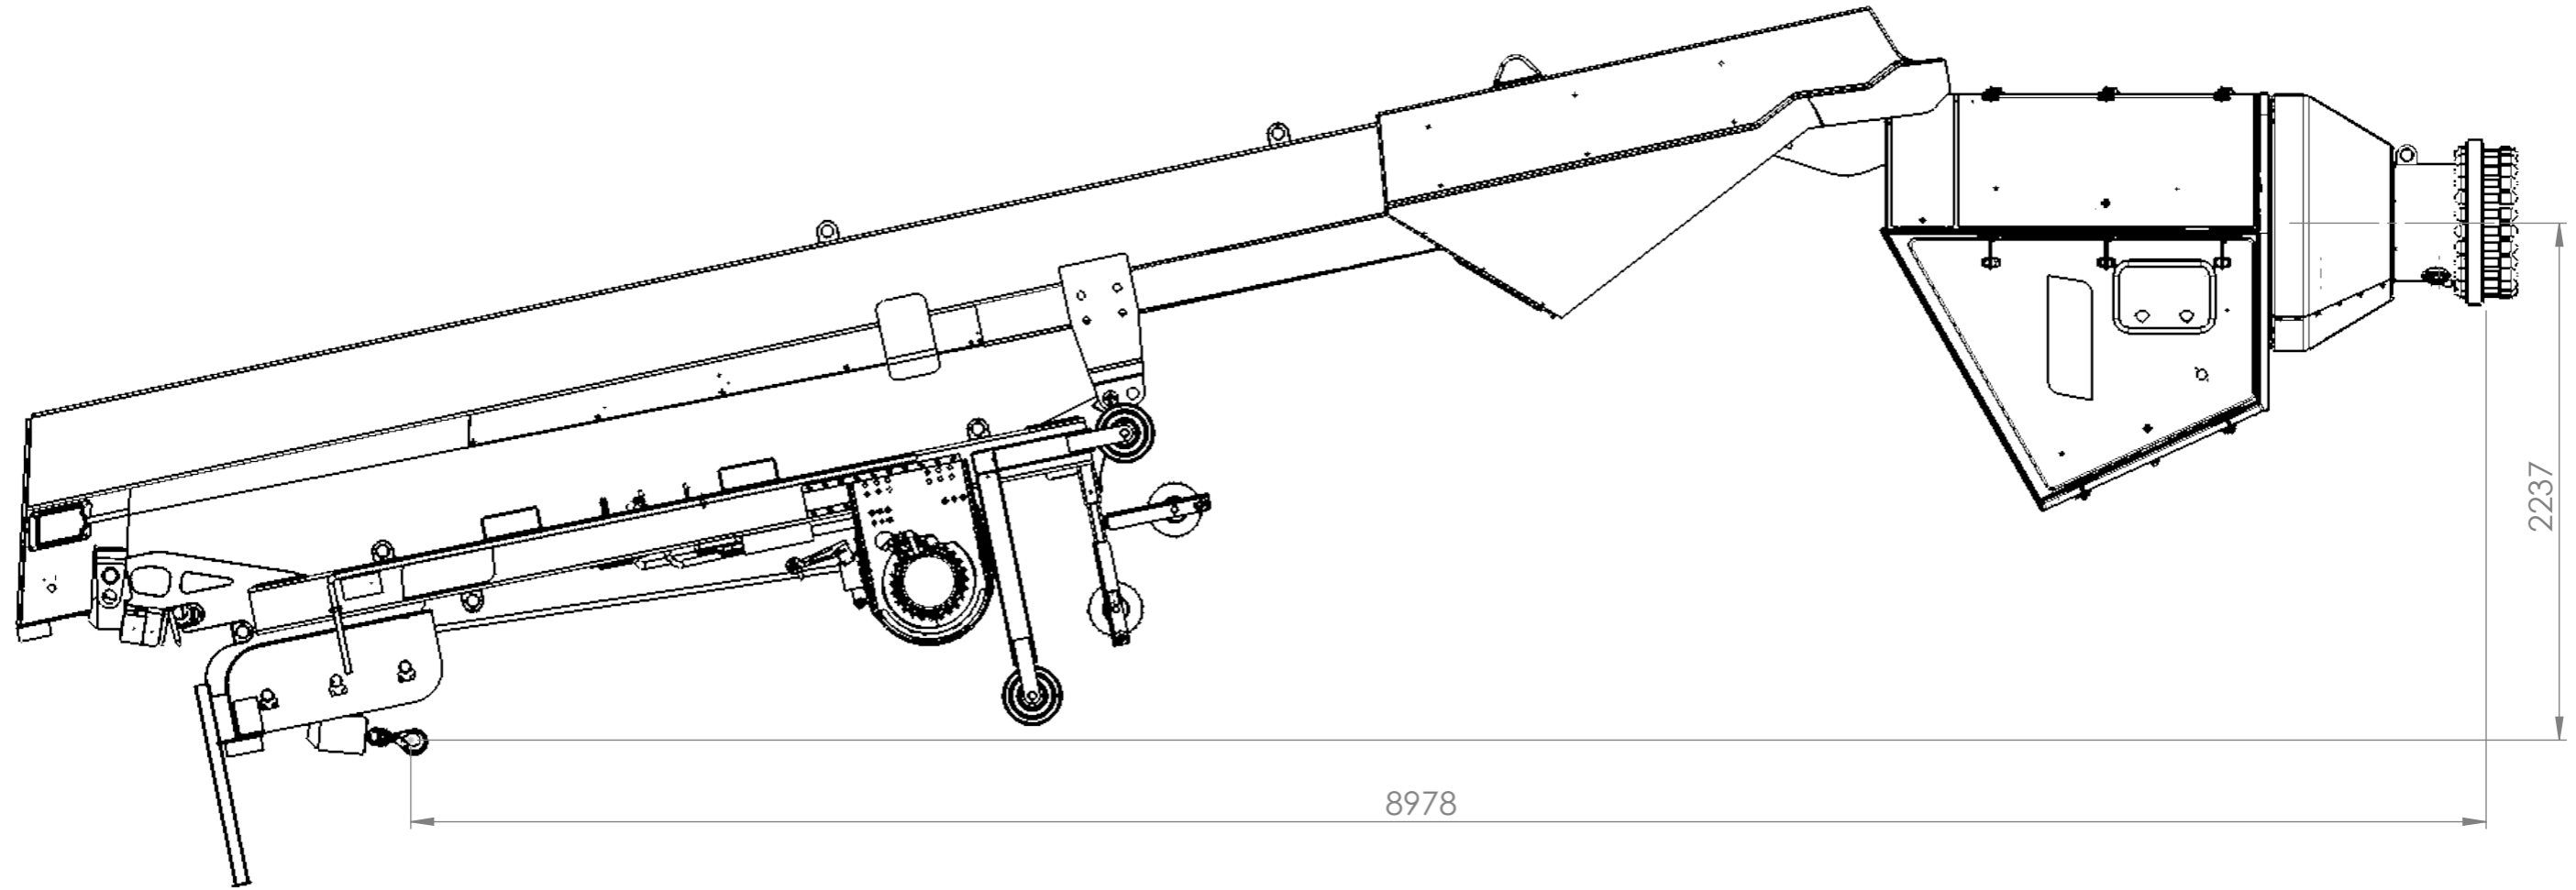

GA. Drawing
Working position

Weight 5500 kg

THE INFORMATION CONTAINED IN THIS DRAWING IS THE SOLE PROPERTY OF SEASIGHT-Davits. ANY REPRODUCTION IN PART OR AS A WHOLE WITHOUT THE WRITTEN PERMISSION OF SEASIGHT-Davits IS PROHIBITED.

Designer: CAPE
Date: 2021-11-03
Ver.no: 02

Beddingsvej 2
DK - 6960 Hvide Sande
www.seasight-davits.com

Scale: 1:30

Description: Hercules and Scorpion

Part no: Hercules 8,0-10

Page: 4

Weight 5500 kg

THE INFORMATION CONTAINED IN THIS DRAWING IS THE SOLE PROPERTY OF SEASIGHT-Davits. ANY REPRODUCTION IN PART OR AS A WHOLE WITHOUT THE WRITTEN PERMISSION OF SEASIGHT-Davits IS PROHIBITED.

Designer: CAPE
Date: 2021-11-03
Ver.no: 02

Beddingsvej 2
DK - 6960 Hvide Sande
www.seasight-davits.com

Scale: 1:30

Description: Hercules and Scopion

Part no: Hercules 8,0-10

Page: 5